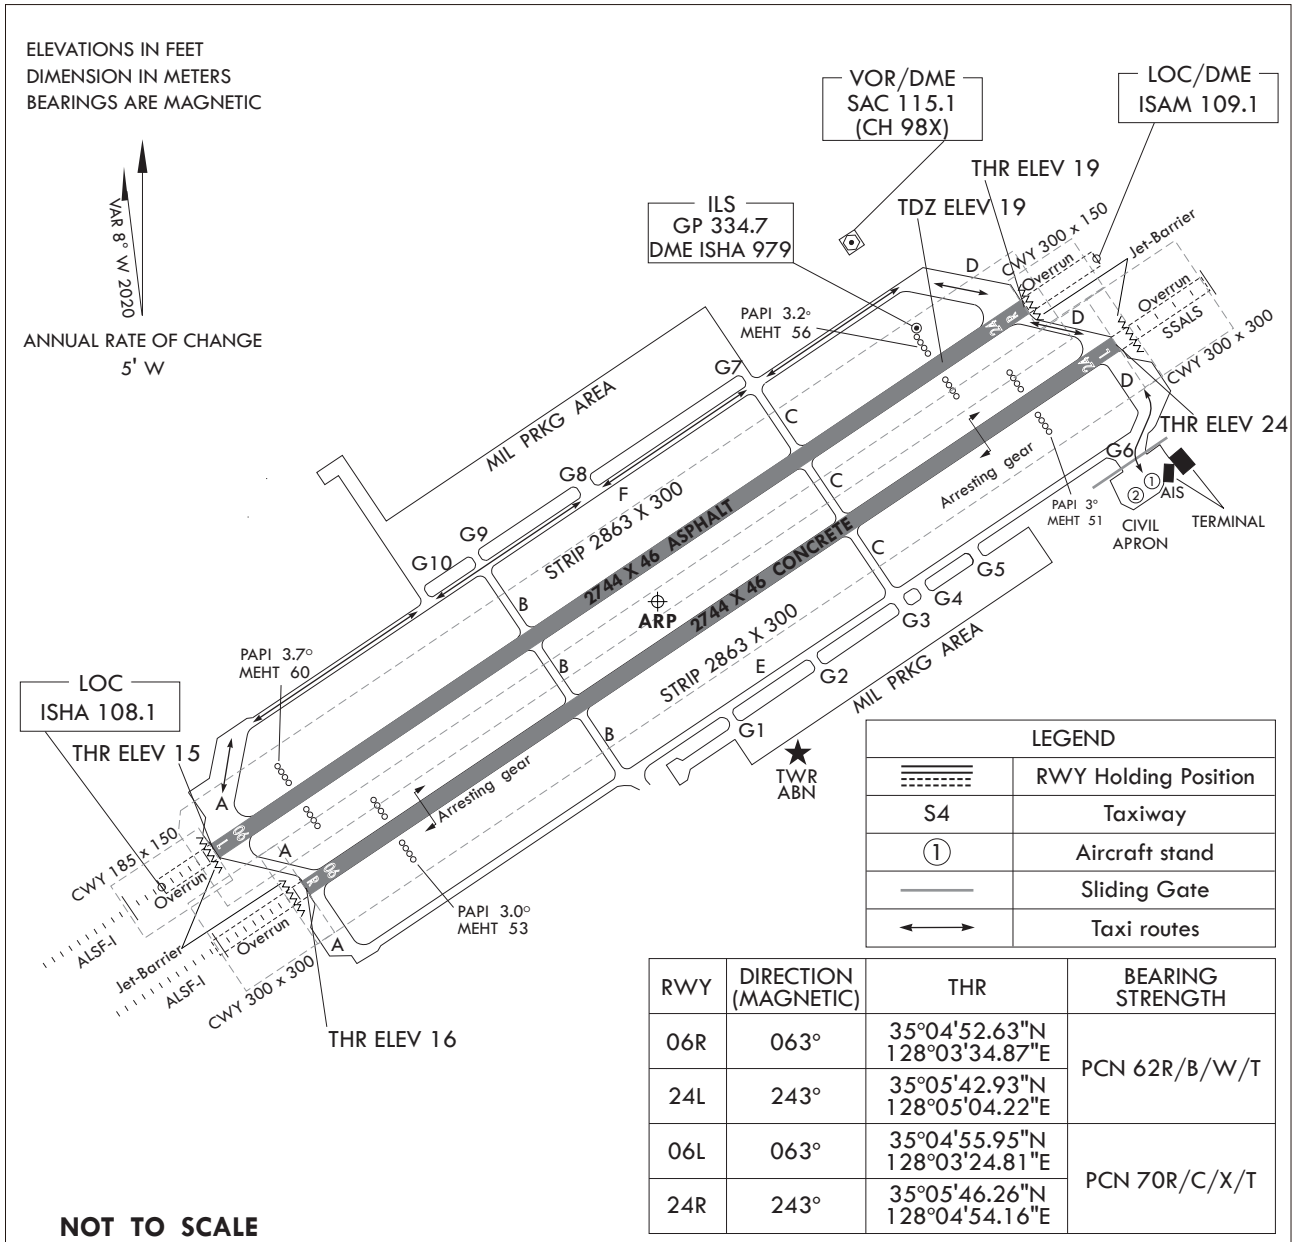

AERODROME  
CHART - ICAO

35°05'19"N  
128°04'14"E

ELEV 25 ft

TWR 118.675 236.6  
GND 118.675 275.8

SACHEON/Sacheon

Change : Information of MAG VAR and annual rate of change(2015 → 2020 and 4' W → 5' W).