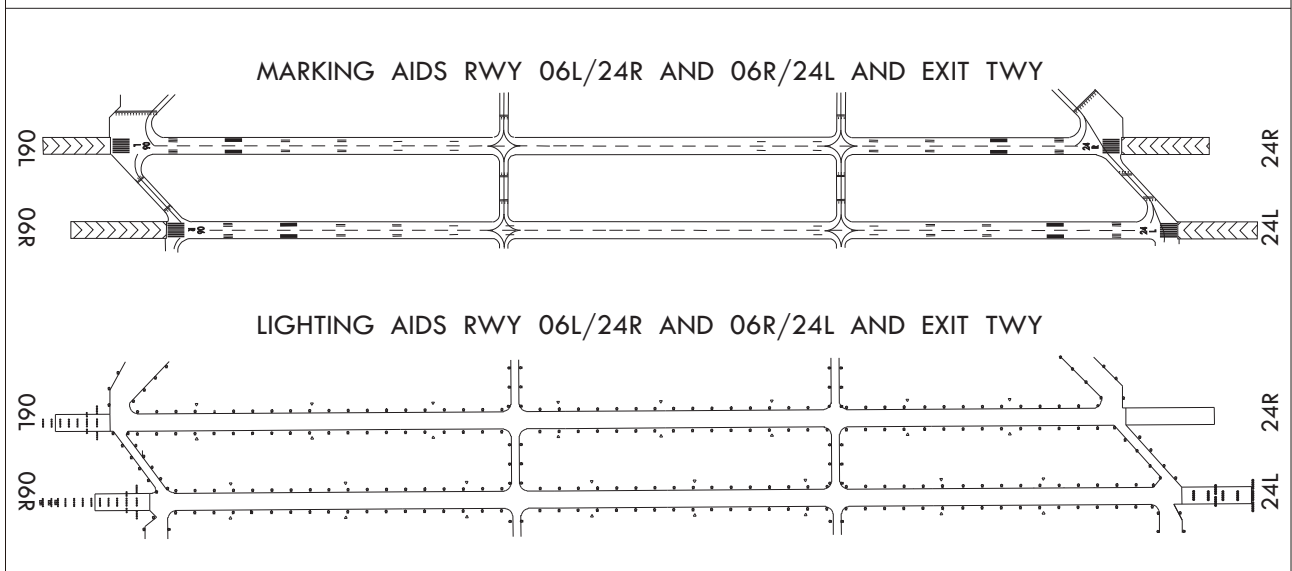

AERODROME  
CHART - ICAO

35°05'19"N  
128°04'14"E

ELEV 25 ft

TWR 118.675 236.6  
GND 118.675 275.8

SACHEON/Sacheon

Change : Information of MAG VAR and annual rate of change(2015 → 2020 and 4' W → 5' W).